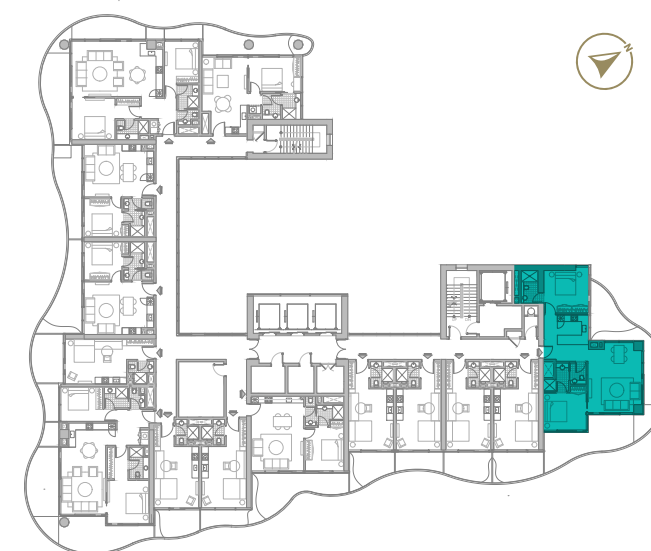

TYPE 02 | BALCONY 40
LEVELS: 09, 13, 17, 21, 25, 29

LEVELS: 07,11,15,19

LEVELS: 08,10,12,14,16,18

LEVELS: 09,13,17

2 BEDROOM

TYPE 03

TYPE 03 | BALCONY 46
LEVELS: 07, 11, 15, 19, 23, 27, 31

TYPE 03 | BALCONY 47
LEVELS: 08, 10, 12, 14, 16, 18, 20, 22, 24, 26, 28, 30, 32

TYPE 03 | BALCONY 48
LEVELS: 09, 13, 17, 21, 25, 29

LEVELS: 23,27,31

LEVELS: 20,22,24,26,28,30,32

LEVELS: 21,25,29

The background is an abstract, fluid pattern of teal and blue colors, with wavy, organic shapes that create a sense of movement and depth. The colors range from light, airy blues to deeper, more saturated teals. The DAMAC logo is centered in the middle of the image.