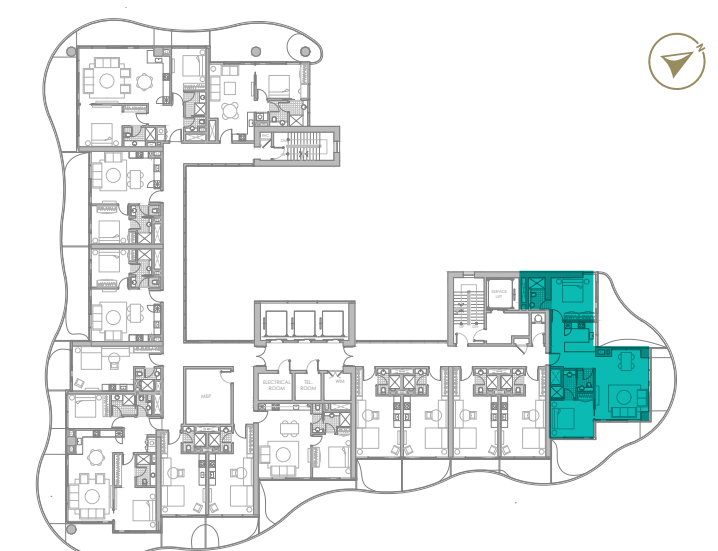

TYPE 02 | BALCONY 40
LEVELS: 09, 13, 17, 21, 25, 29

LEVELS: 07,11,15,19

LEVELS: 08,10,12,14,16,18

LEVELS: 09,13,17

2 BEDROOM

TYPE 03

TYPE 03 | BALCONY 46
LEVELS: 07, 11, 15, 19, 23, 27, 31

TYPE 03 | BALCONY 47
LEVELS: 08, 10, 12, 14, 16, 18, 20, 22, 24, 26, 28, 30, 32

TYPE 03 | BALCONY 48
LEVELS: 09, 13, 17, 21, 25, 29

LEVELS: 23,27,31

LEVELS: 20,22,24,26,28,30,32

LEVELS: 21,25,29

The background is an abstract, fluid pattern of teal and blue colors, with wavy, organic shapes that create a sense of movement and depth. The colors range from light, airy blues to deeper, more saturated teals. The DAMAC logo is centered in the middle of the image.