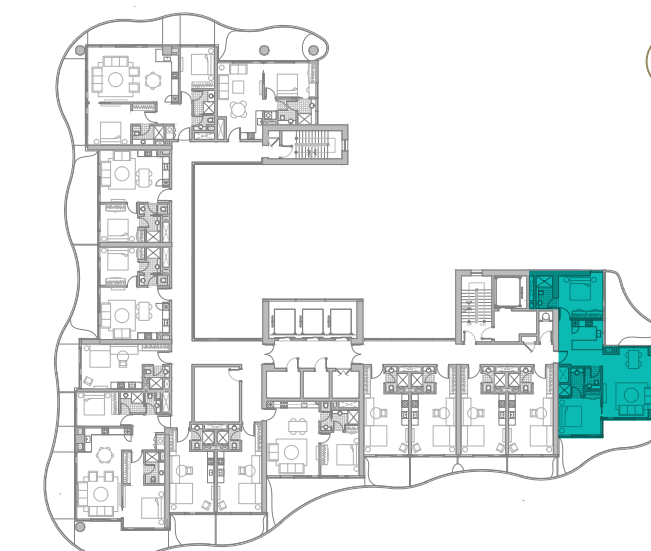

TYPE 02 | BALCONY 40
LEVELS: 09, 13, 17, 21, 25, 29

LEVELS: 07,11,15,19

LEVELS: 08,10,12,14,16,18

LEVELS: 09,13,17

2 BEDROOM

TYPE 03

TYPE 03 | BALCONY 46
LEVELS: 07, 11, 15, 19, 23, 27, 31

TYPE 03 | BALCONY 47
LEVELS: 08, 10, 12, 14, 16, 18, 20, 22, 24, 26, 28, 30, 32

TYPE 03 | BALCONY 48
LEVELS: 09, 13, 17, 21, 25, 29

LEVELS: 23,27,31

LEVELS: 20,22,24,26,28,30,32

LEVELS: 21,25,29

The background is an abstract, fluid pattern of teal and blue colors, with wavy, organic shapes that create a sense of movement and depth. The colors range from light, airy blues to deeper, more saturated teals. The DAMAC logo is centered in the middle of the image.