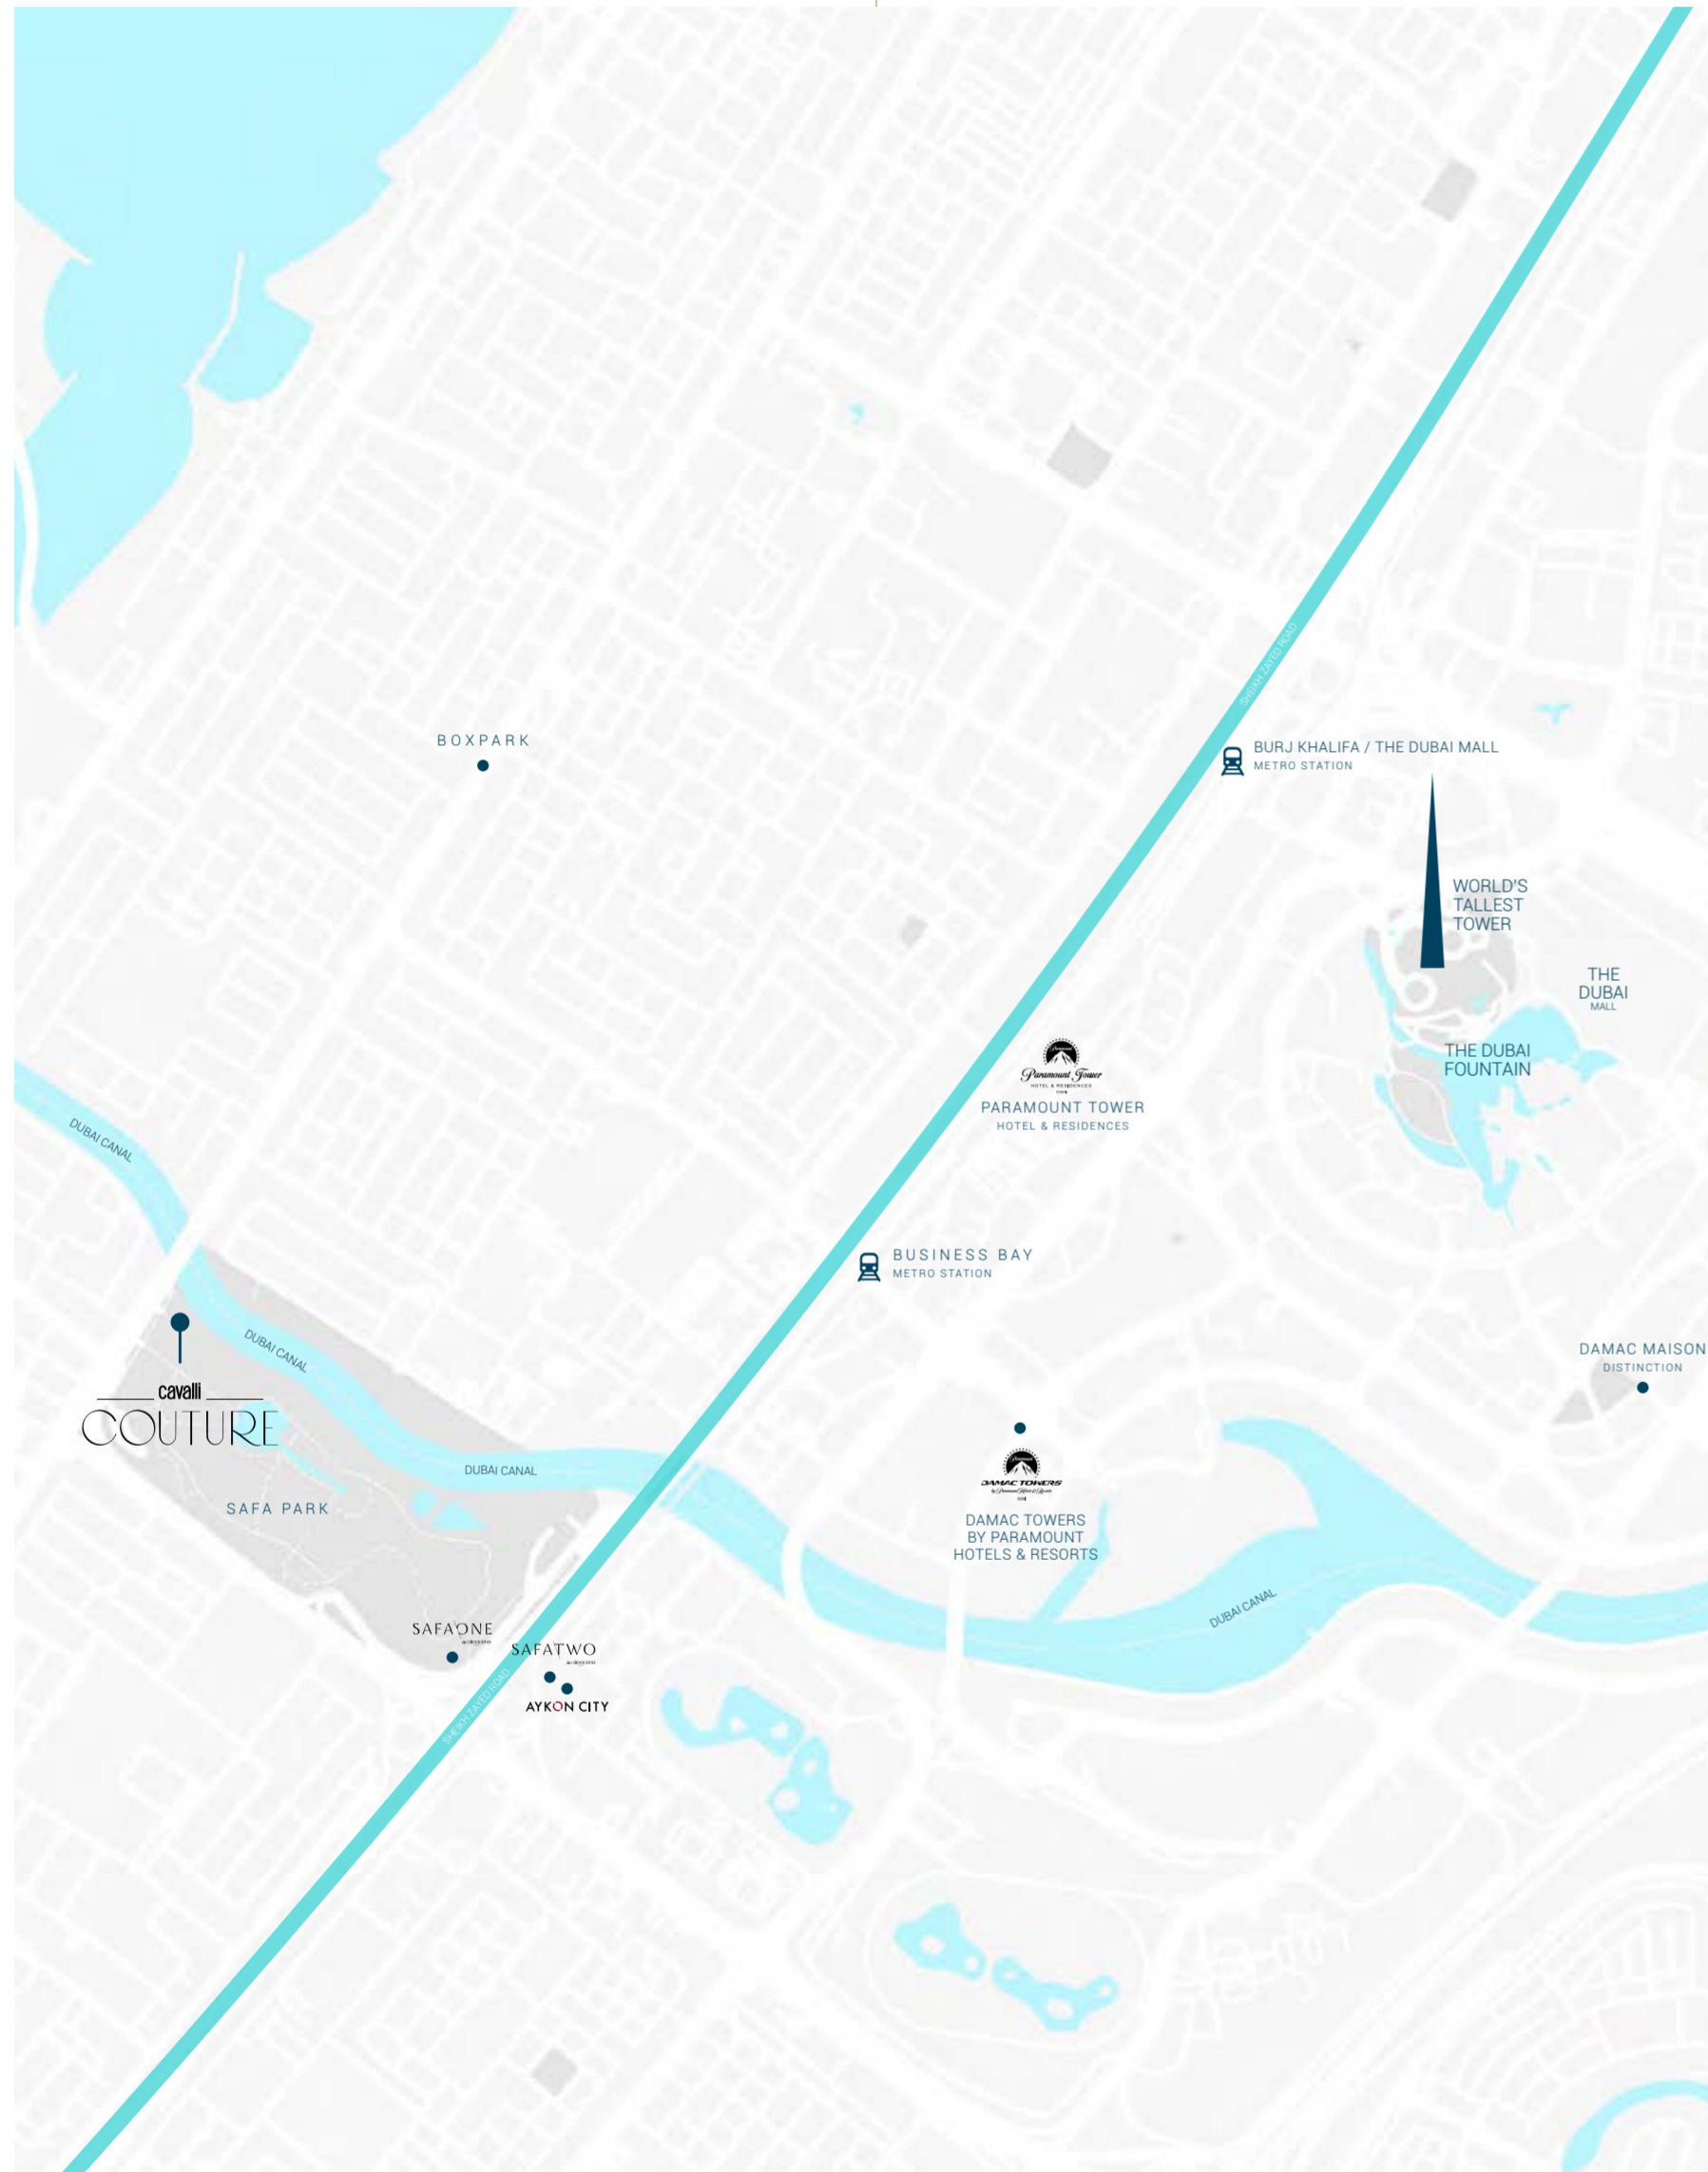

CAVALLI COUTURE