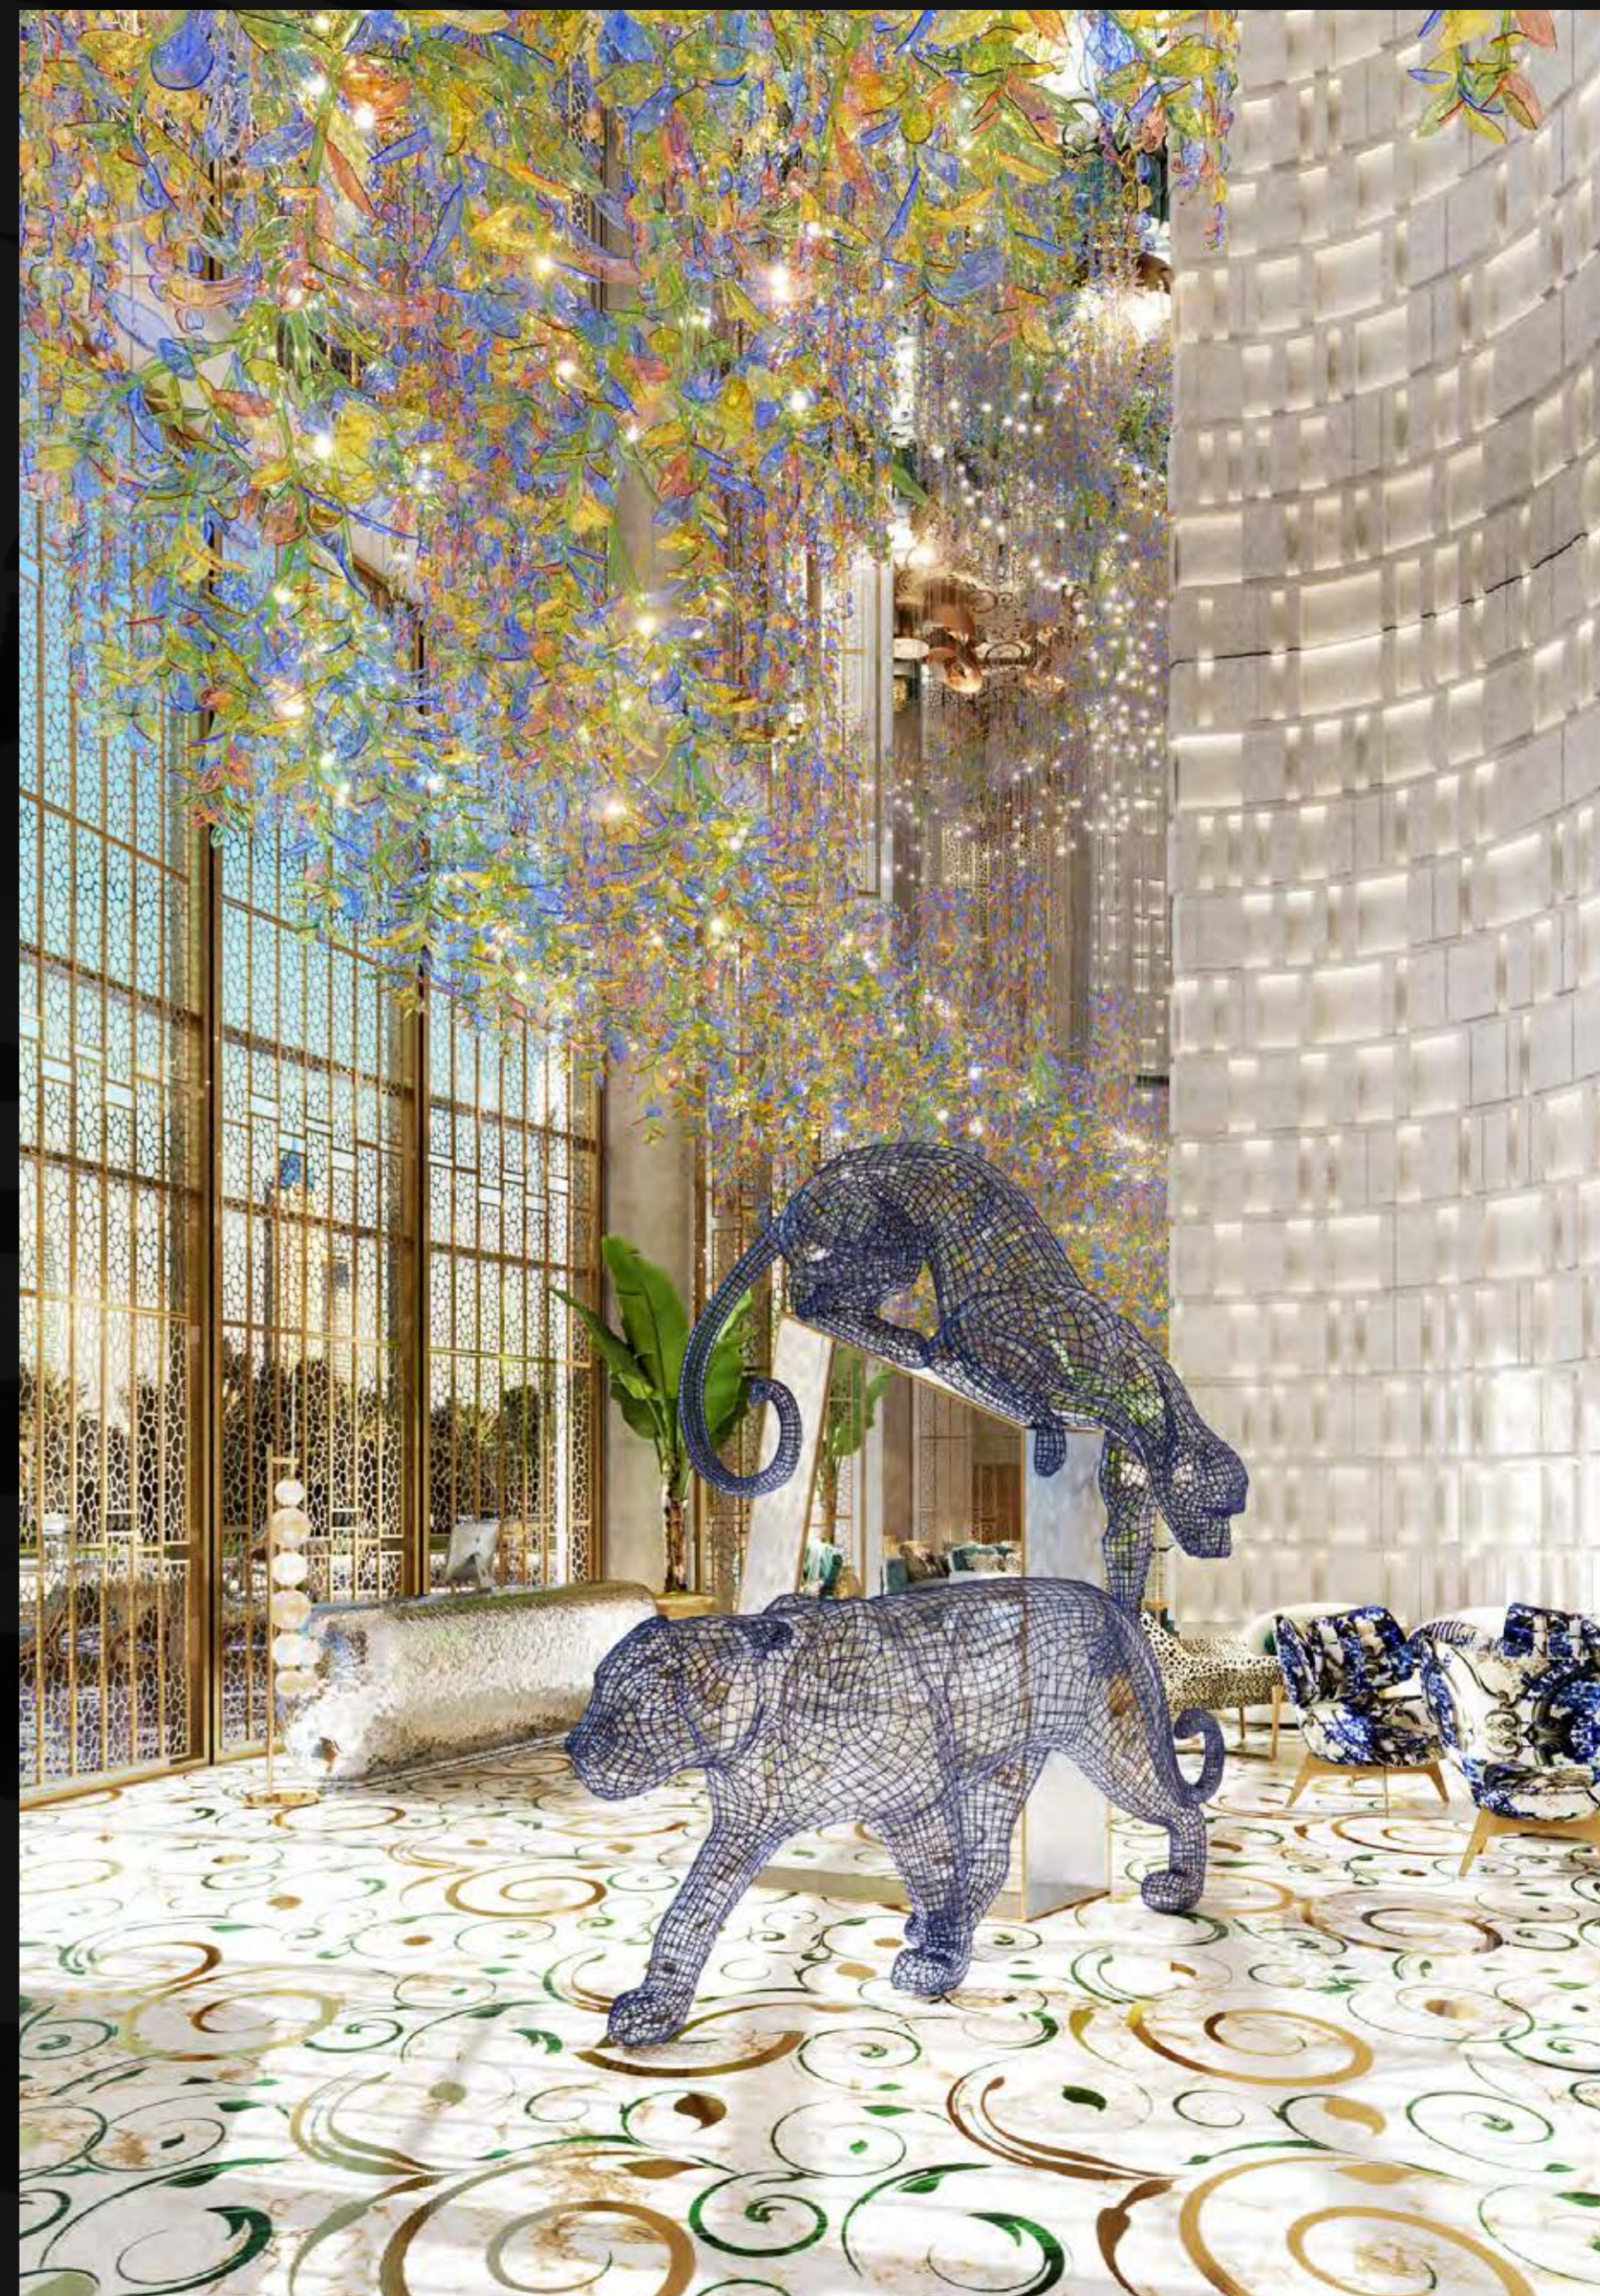

# UNSEEN VIEWS

WHEN IT COMES TO DESCRIBING THE VIEWS FROM CAVALLI COUTURE, BREATHTAKING MIGHT BE AN UNDERSTATEMENT. IN A DUBAI FIRST, THE BUILDING OFFERS PREVIOUSLY UNSEEN PANORAMAS OF SAFA PARK'S TREES, PLANTS AND FLOWER-LINED PATHWAYS FROM ONE SIDE, WHILE THE OTHER PRESENTS YOU WITH A SWEEPING VISTA OF THE DUBAI CANAL, BUSINESS BAY CROSSING AND THE PLACID WATERS OF THE GULF.

# UNENDING WELCOMES

WHEN YOU ENTER CAVALLI COUTURE, YOU ENTER A TRIPLE-HEIGHT LOBBY WHICH NEVER STOPS GREETING YOU. WHETHER IT IS THE VIBRANT CAVALLI-DESIGNED INTERIOR THAT TRANSFORMS THE FOYER INTO A BOLD CELEBRATION OF ANIMAL PATTERNS AND COLOR OR THE UNOBSTRUCTED VIEW OF THE CANAL BEYOND, THE BUILDING MEETS YOU WITH INEXHAUSTIBLE FLAIR, TIME AND TIME AGAIN.