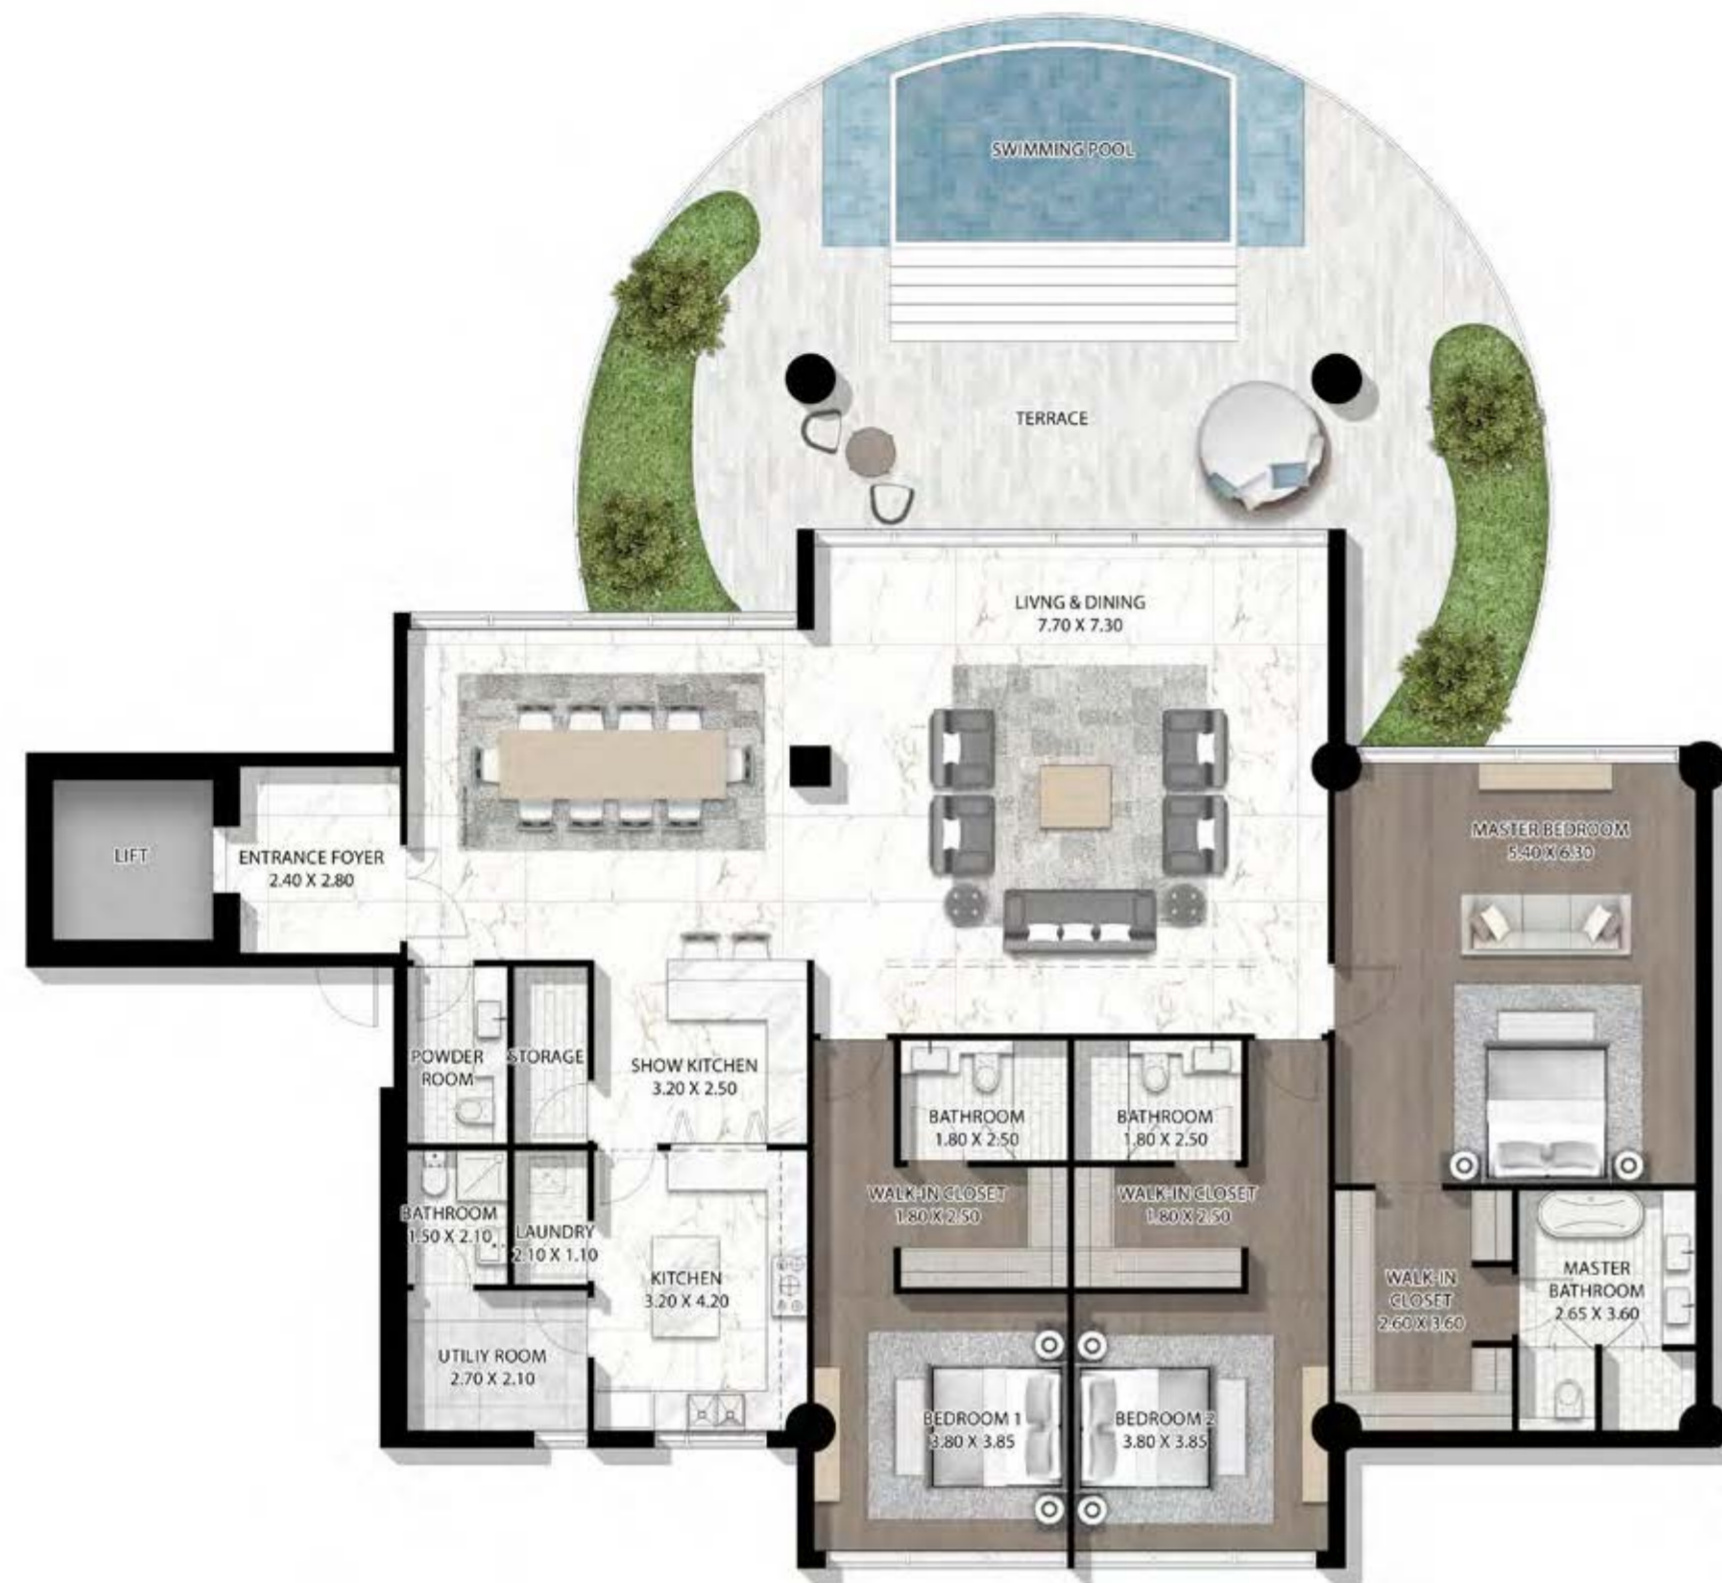

3 BEDROOM
TYPE 4A