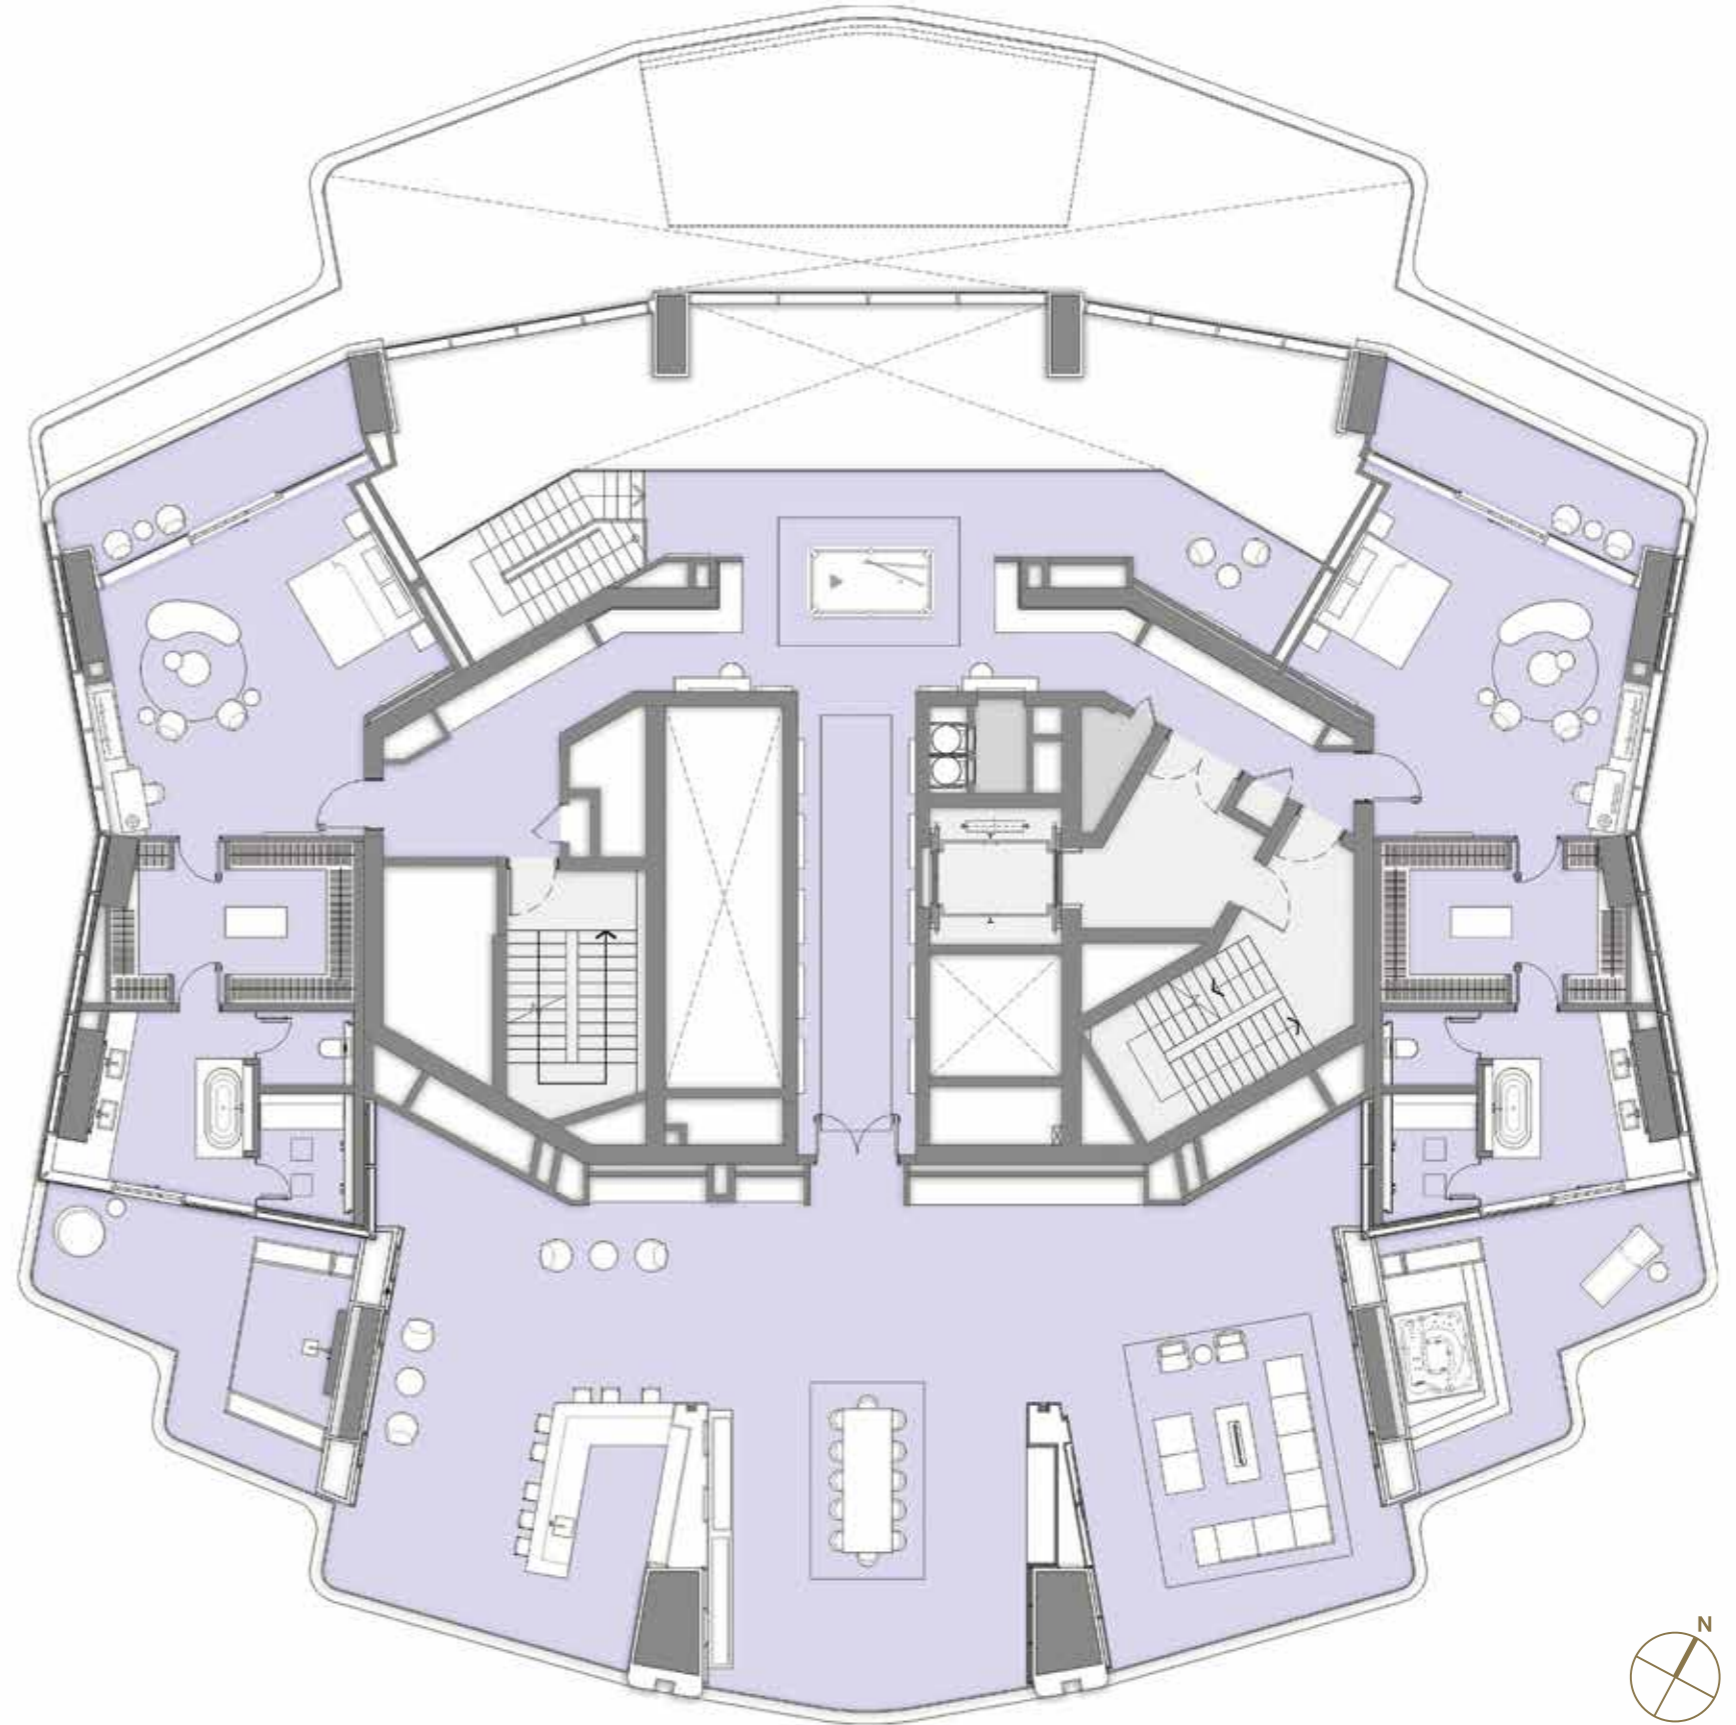

SUPERLUX PENTHOUSE UPPER FLOOR