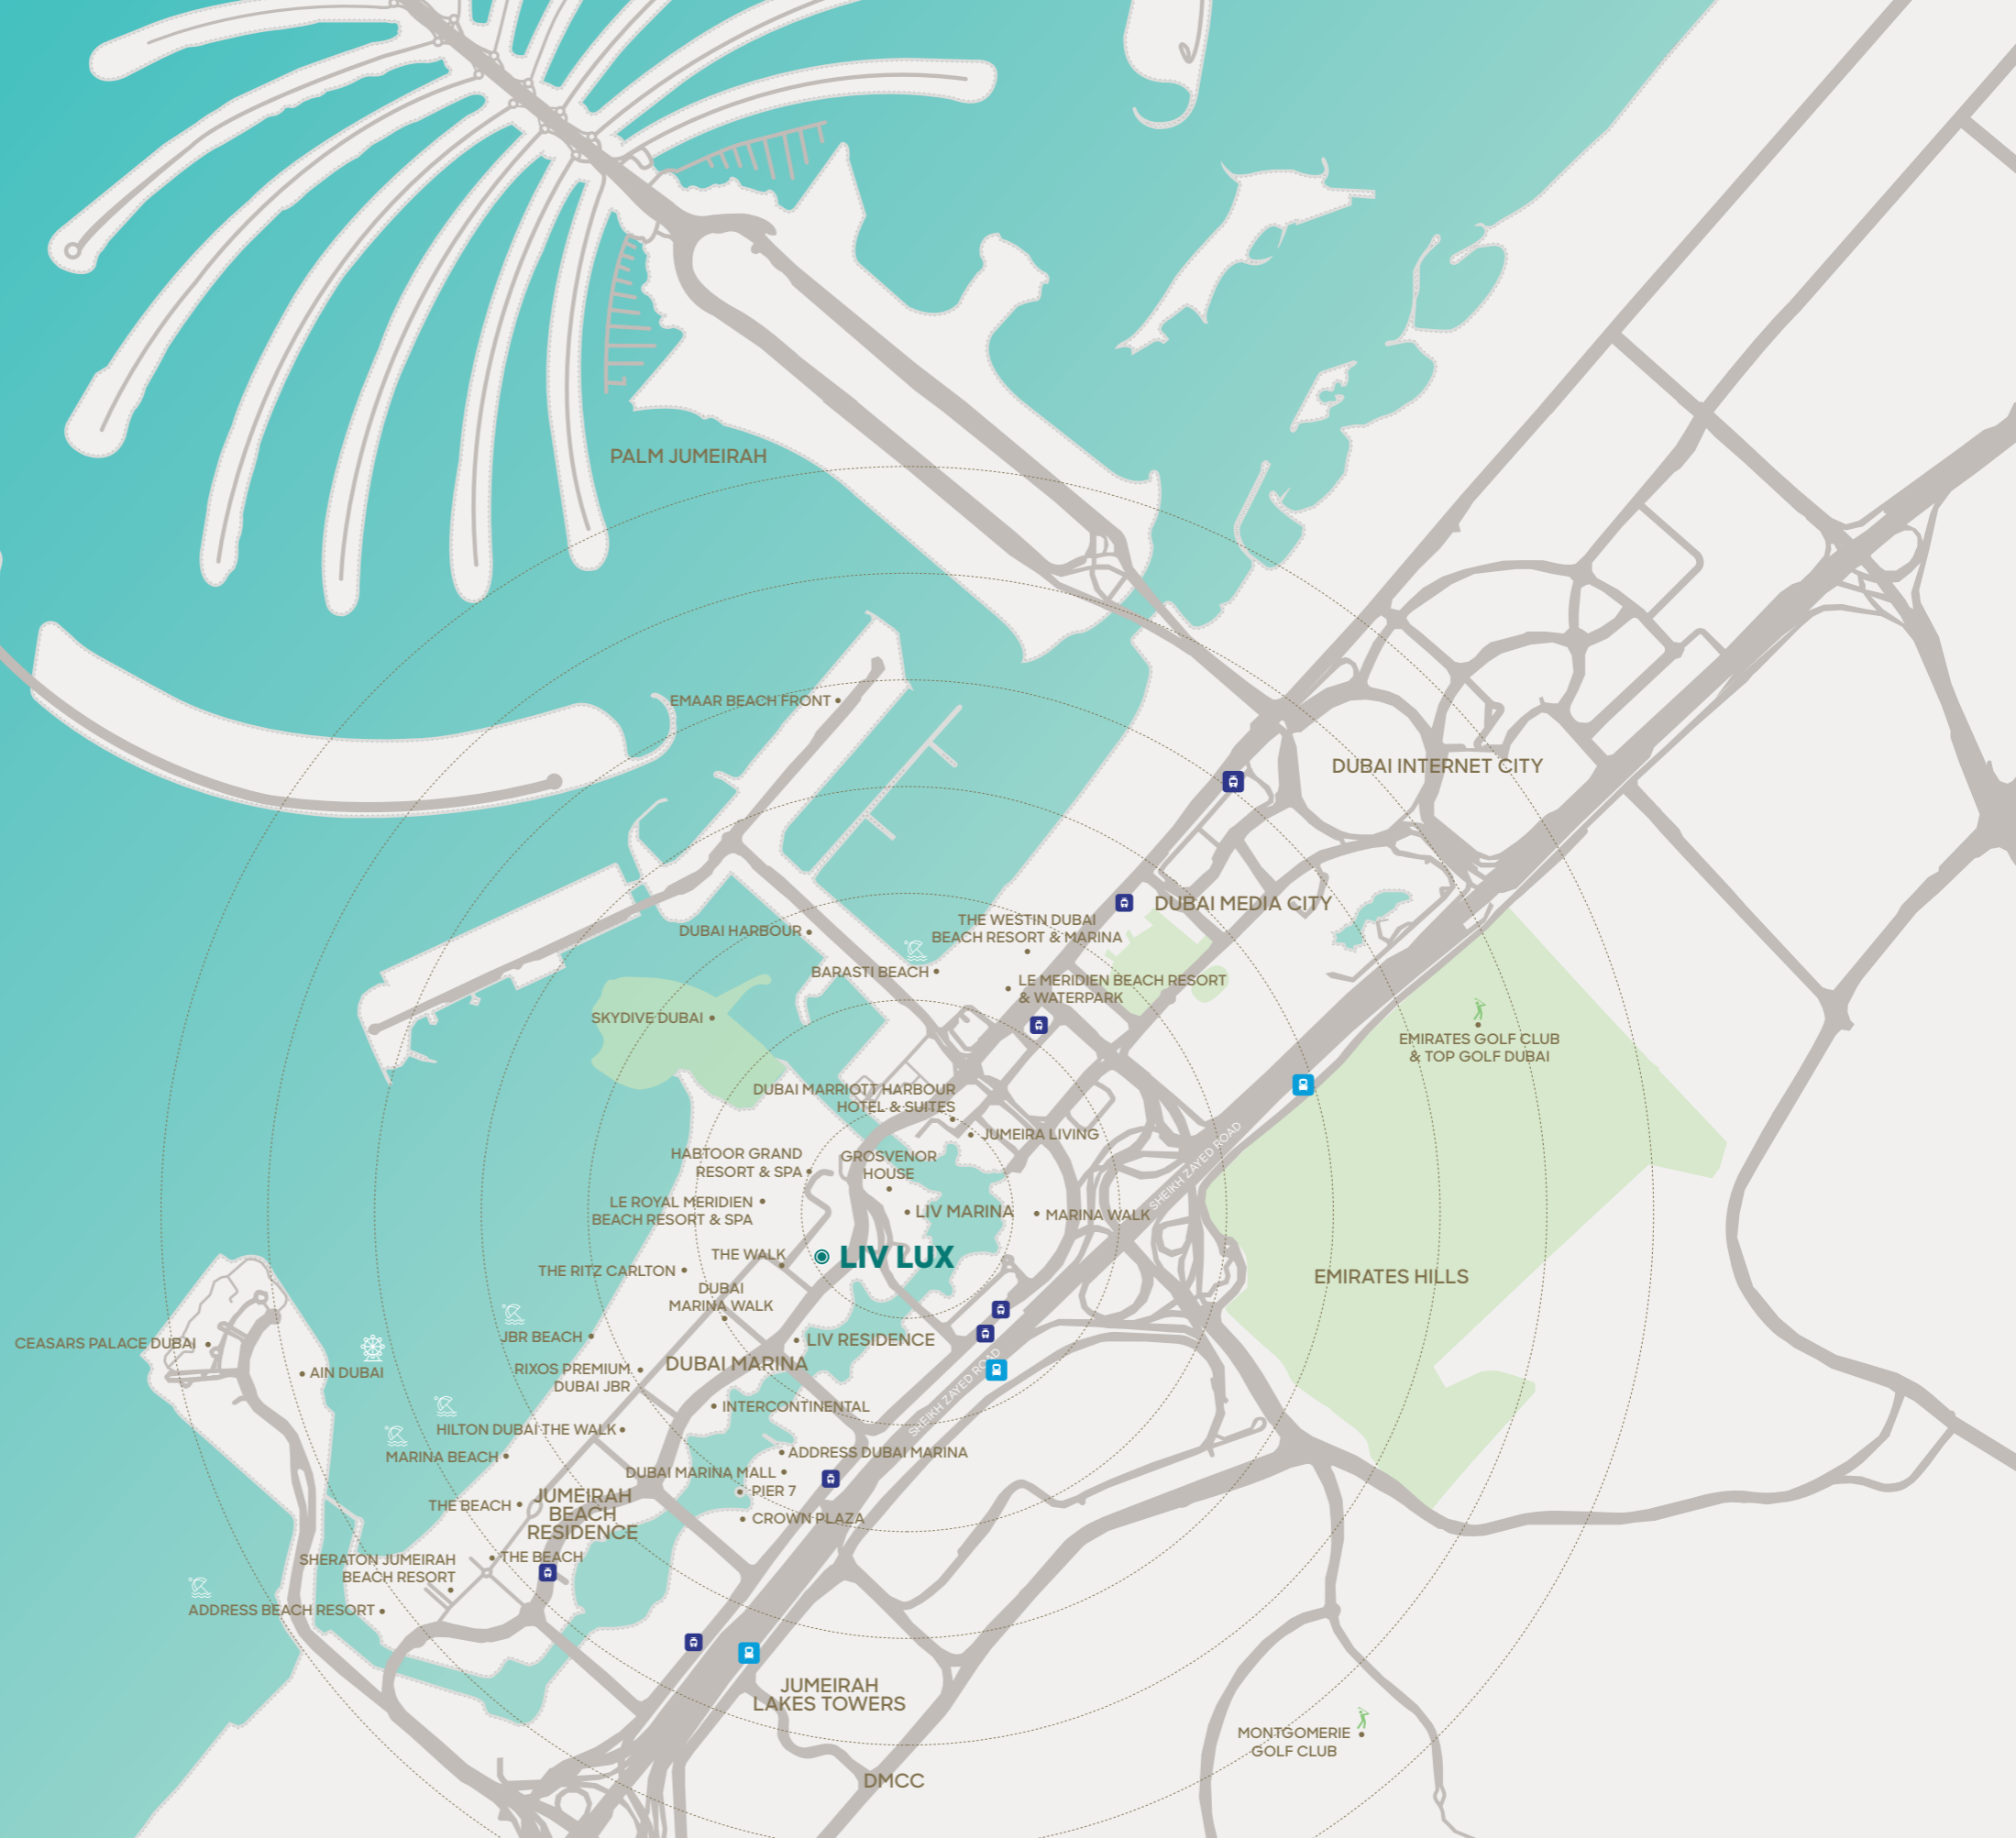

#### DINING, LEISURE & SHOPPING

The Beach, JBR  
Emirates Golf Club & TopGolf Dubai  
Montgomerie Golf Club  
Ain Dubai - Bluewaters  
Dubai Marina Mall

#### 5 STAR HOTELS

Le Royal Meridien  
Ritz Carlton  
Intercontinental  
Grosvenor House  
The Address JBR & Marina  
Jumeirah Living Marina

#### TRANSPORT

Dubai Metro  
Dubai Tram  
RTA Water Taxi  
Sheikh Zayed Road

#### OTHER NEARBY DESTINATIONS

Dubai International Airport - 22 mins  
Al Maktoum International Airport - 22 mins  
Mall of the Emirates - 7 mins  
Dubai Hills Mall - 10 mins  
Palm Jumeirah - 5 mins  
DIFC - 18mins  
Atlantis Aquaventure - 9 mins  
Dubai Parks & Resorts - 15 mins