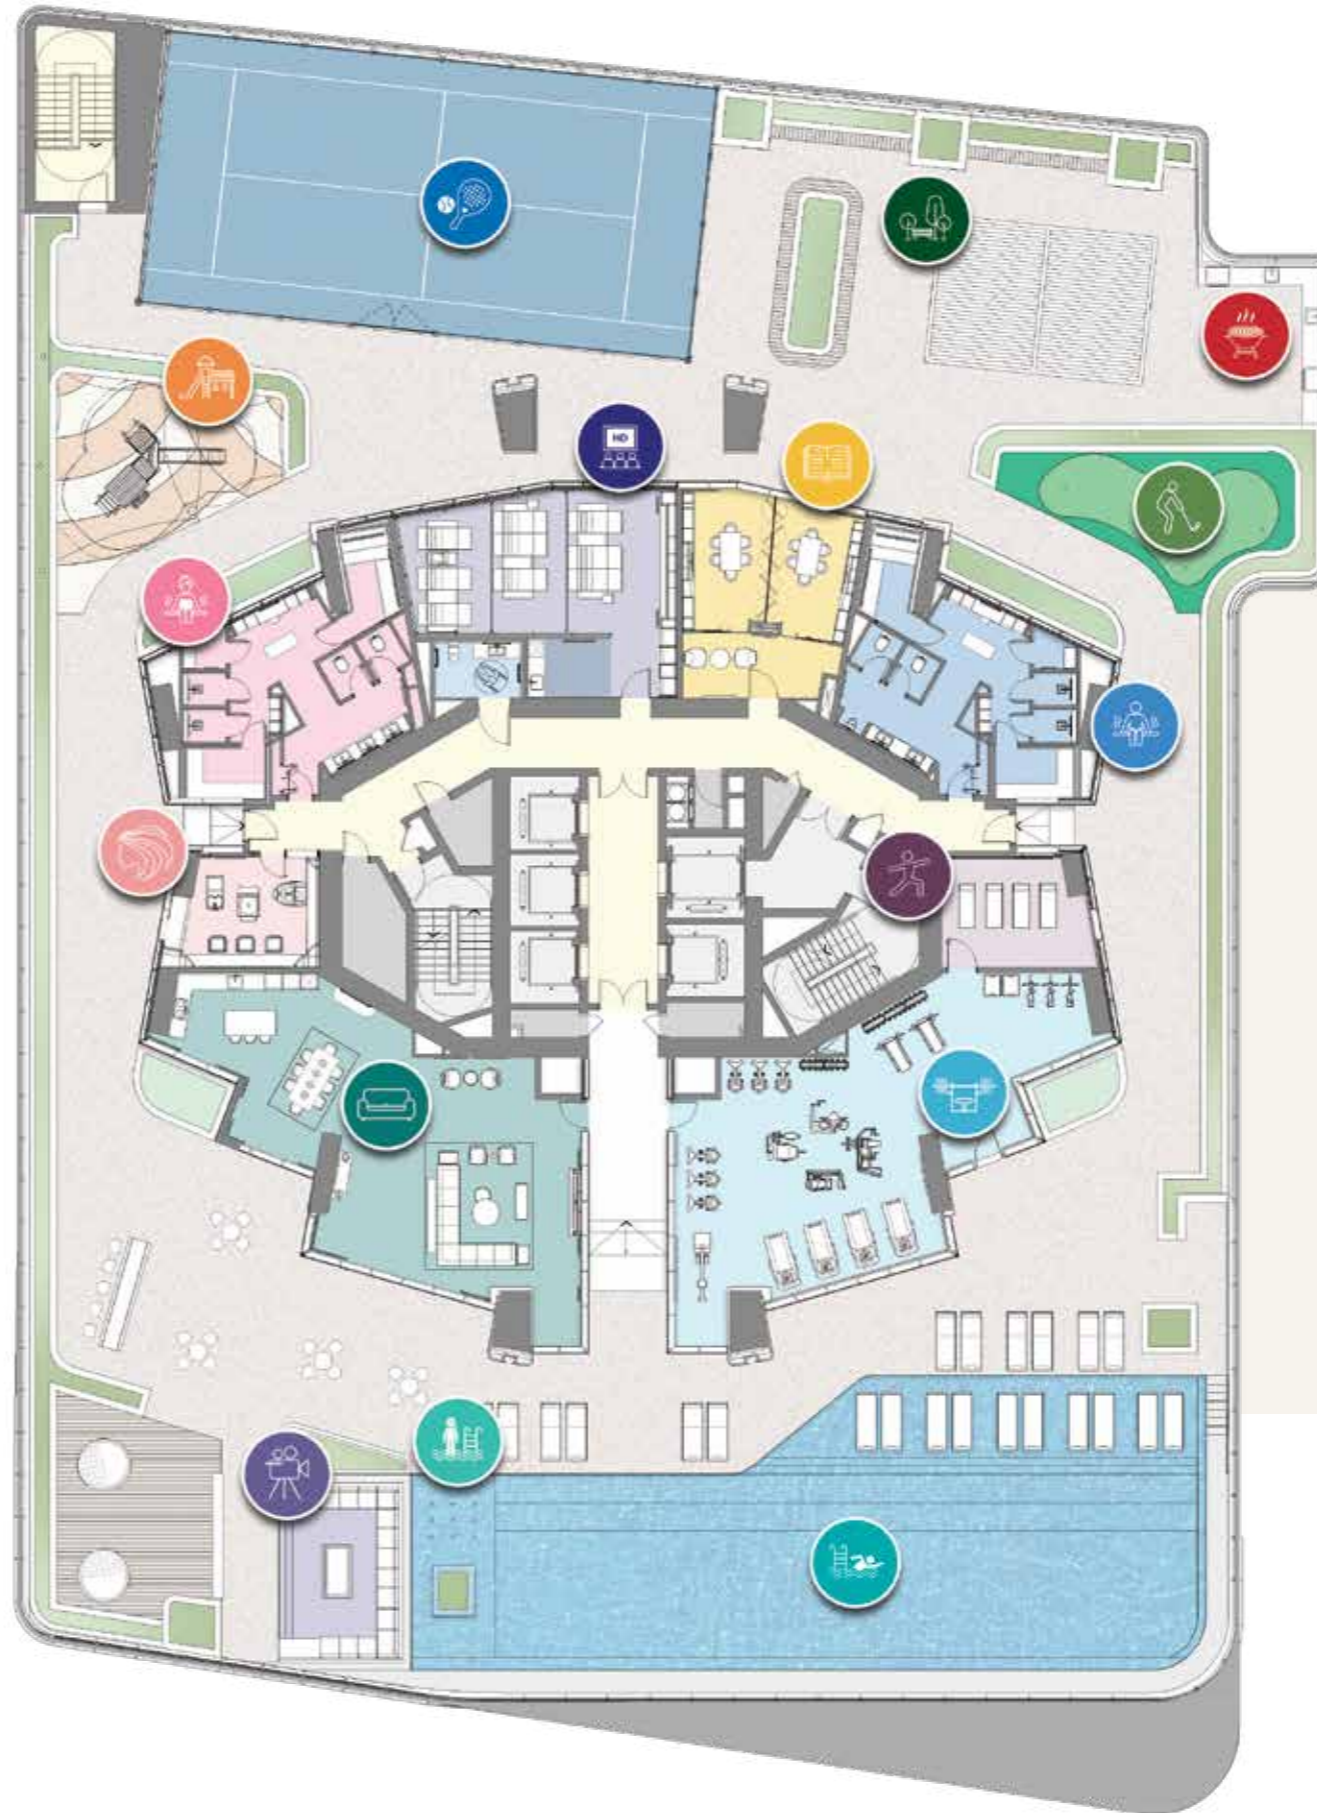

Experience breathtaking waterfront views while using the latest training equipment in the fitness center, private yoga rooms, or retreat into the

dedicated spa with sauna and steam rooms, with changing facilities for ladies and gents.

Invite your own beauticians to the Private Salon available to Residents Only.

Entertain or Host Private Events in the Luxury Residents Lounge, or have access to well equipped conference rooms. End your day with a movie in the state of the art Indoor Theatre, equipped with the latest in video equipment & Plush Seating.

# A FULL FLOOR OF AMENITIES

OVER 27,000 SQ FT. OF AMENITIES EXCEEDS ALL EXPECTATIONS

-  Residents Lounge
-  Residents Beauty Salon
-  Ladies' Steam & Sauna
-  Indoor Movie Theatre
-  Conference & Study Rooms
-  Men's Steam & Sauna
-  Yoga Studio
-  Indoor Gym
-  Infinity Pool
-  Kids Splash Pool
-  Outdoor Cinema
-  Kids Play Area
-  Padel Court
-  Residence Gardens
-  BBQ & Dining Area
-  Golf Putting Green

AMENITIES  
FLOORPLAN