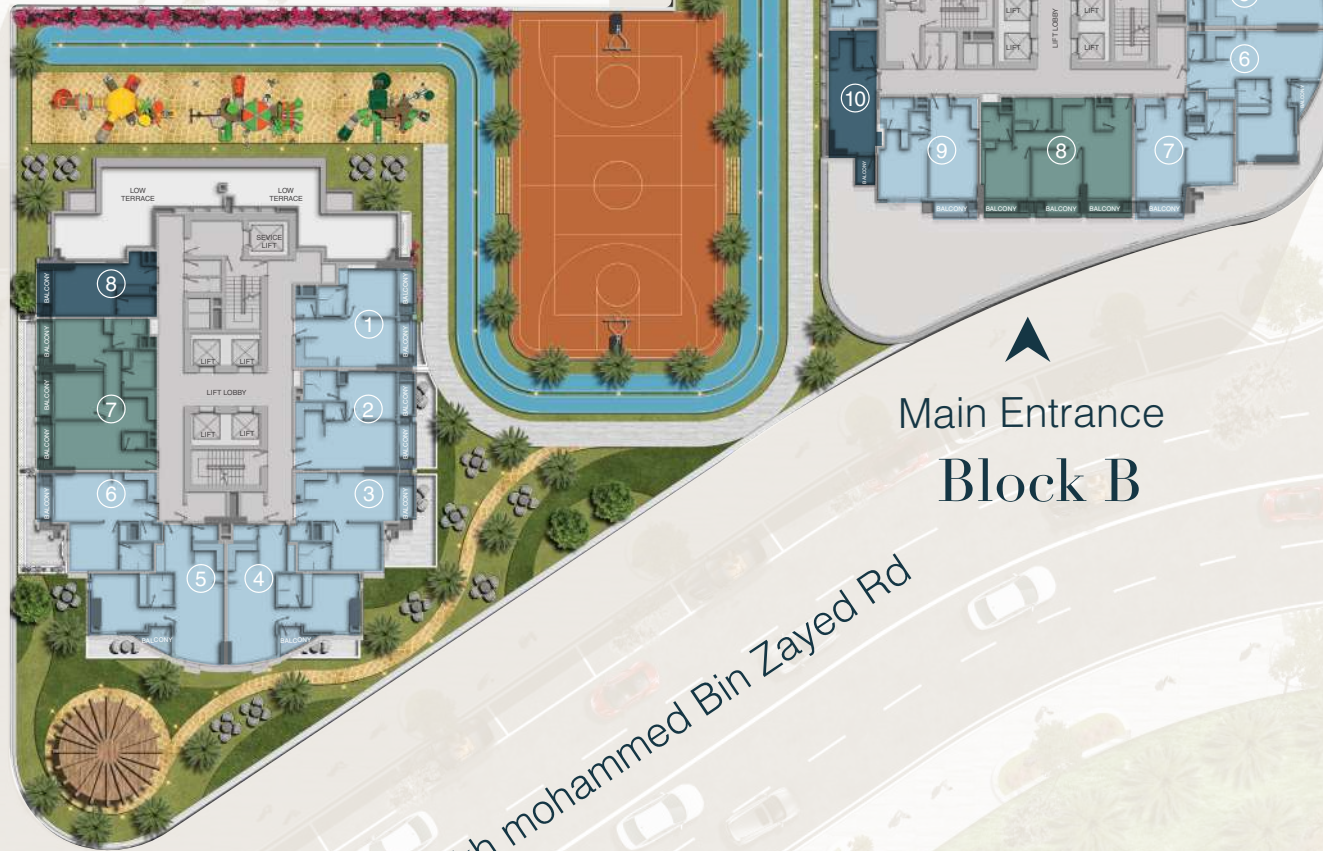

# Cloud Tower Lvl

6-8-10-12-14-18-20

Main Entrance  
**Block A**

- Studio
- One BR
- Two BR

Main Entrance  
**Block B**

Sheikh Mohammed Bin Zayed Rd

Al Khail Rd

# Cloud Tower Lvl 22

Main Entrance  
**Block A**

Studio

One BR

Two BR

Main Entrance  
**Block B**

Sheikh mohammed Bin Zayed Rd

Al Khail Rd

# Cloud Tower Lvl 23

Main Entrance  
**Block A**

Studio

One BR

Two BR

Main Entrance  
**Block B**

Sheikh mohammed Bin Zayed Rd

Al Khail Rd

# Cloud Tower Lvl 24

Main Entrance  
**Block A**

One BR

Two BR

Main Entrance  
**Block B**

Sheikh mohammed Bin Zayed Rd

Al Khail Rd