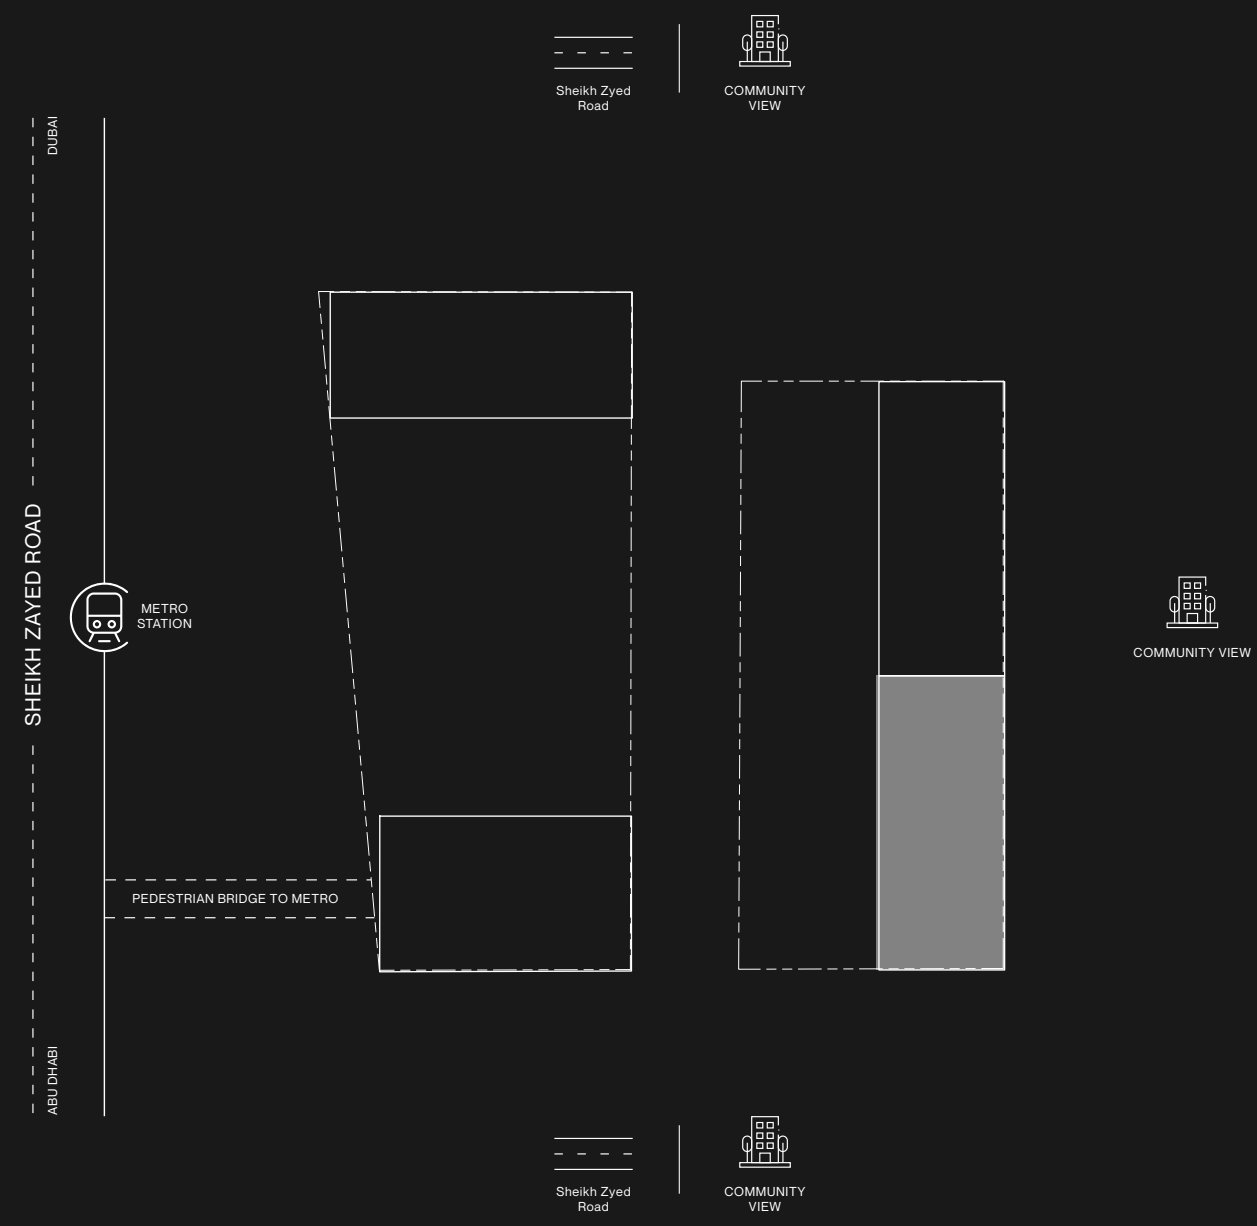

RAW DISTRICT DUBAI

R
15
14
13
12
11
10
9
8
7
6
5
4
3
2
1
P5
P4
P3
P2
P1
G

LEVEL 2 TOWER A

- STUDIO
- 1 BEDROOM
- 2 BEDROOM