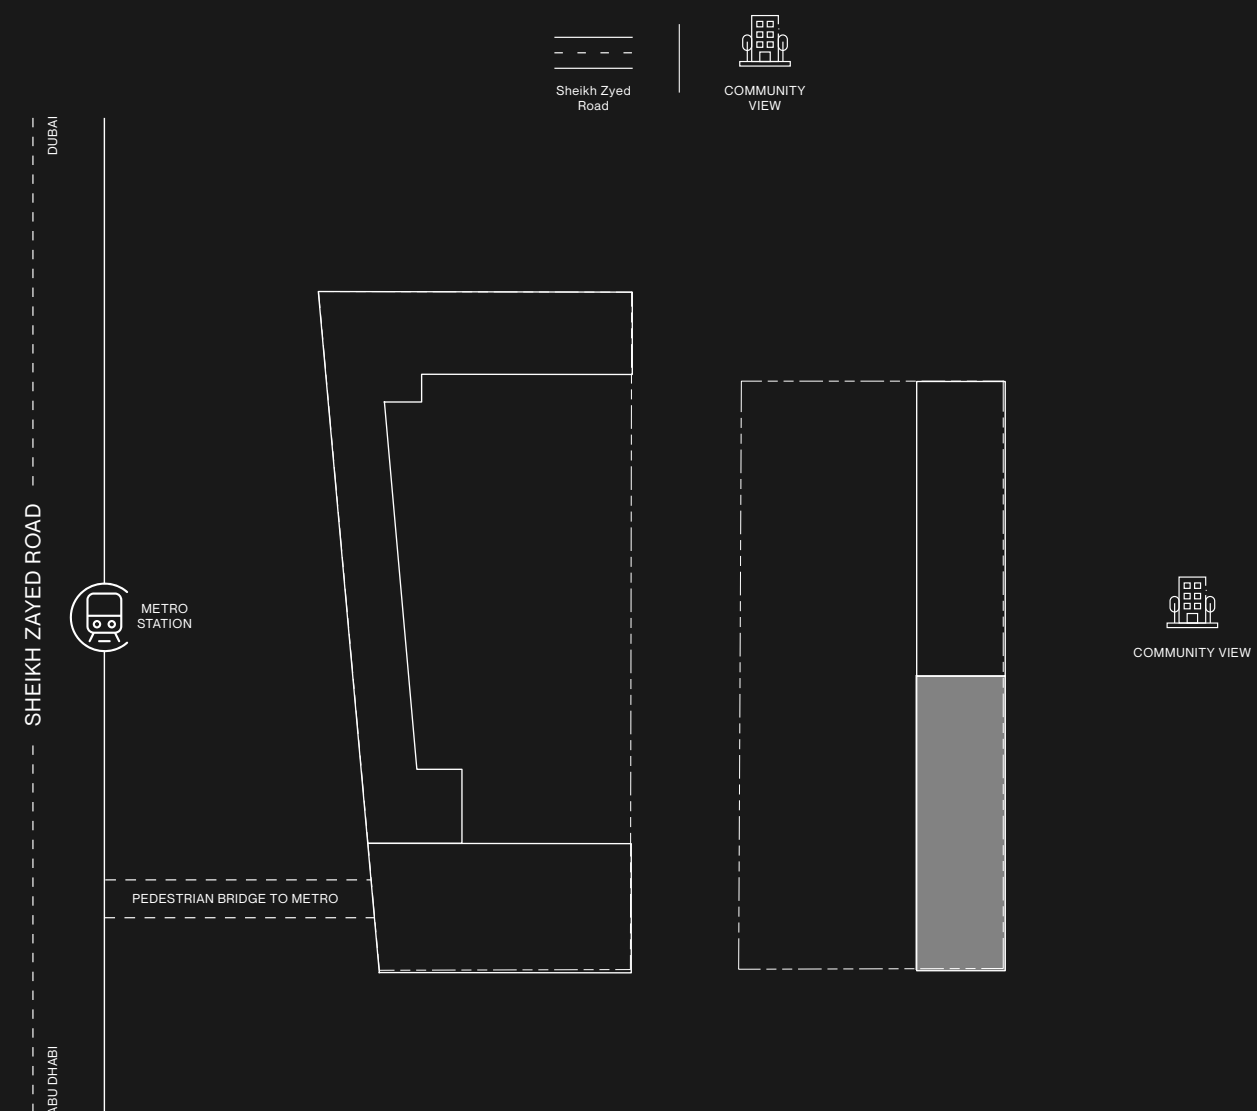

RAW DISTRICT DUBAI

R
15
14
13
12
11
10
9
8
7
6
5
4
3
2
1
P5
P4
P3
P2
P1
G

PODIUM 5 TOWER A