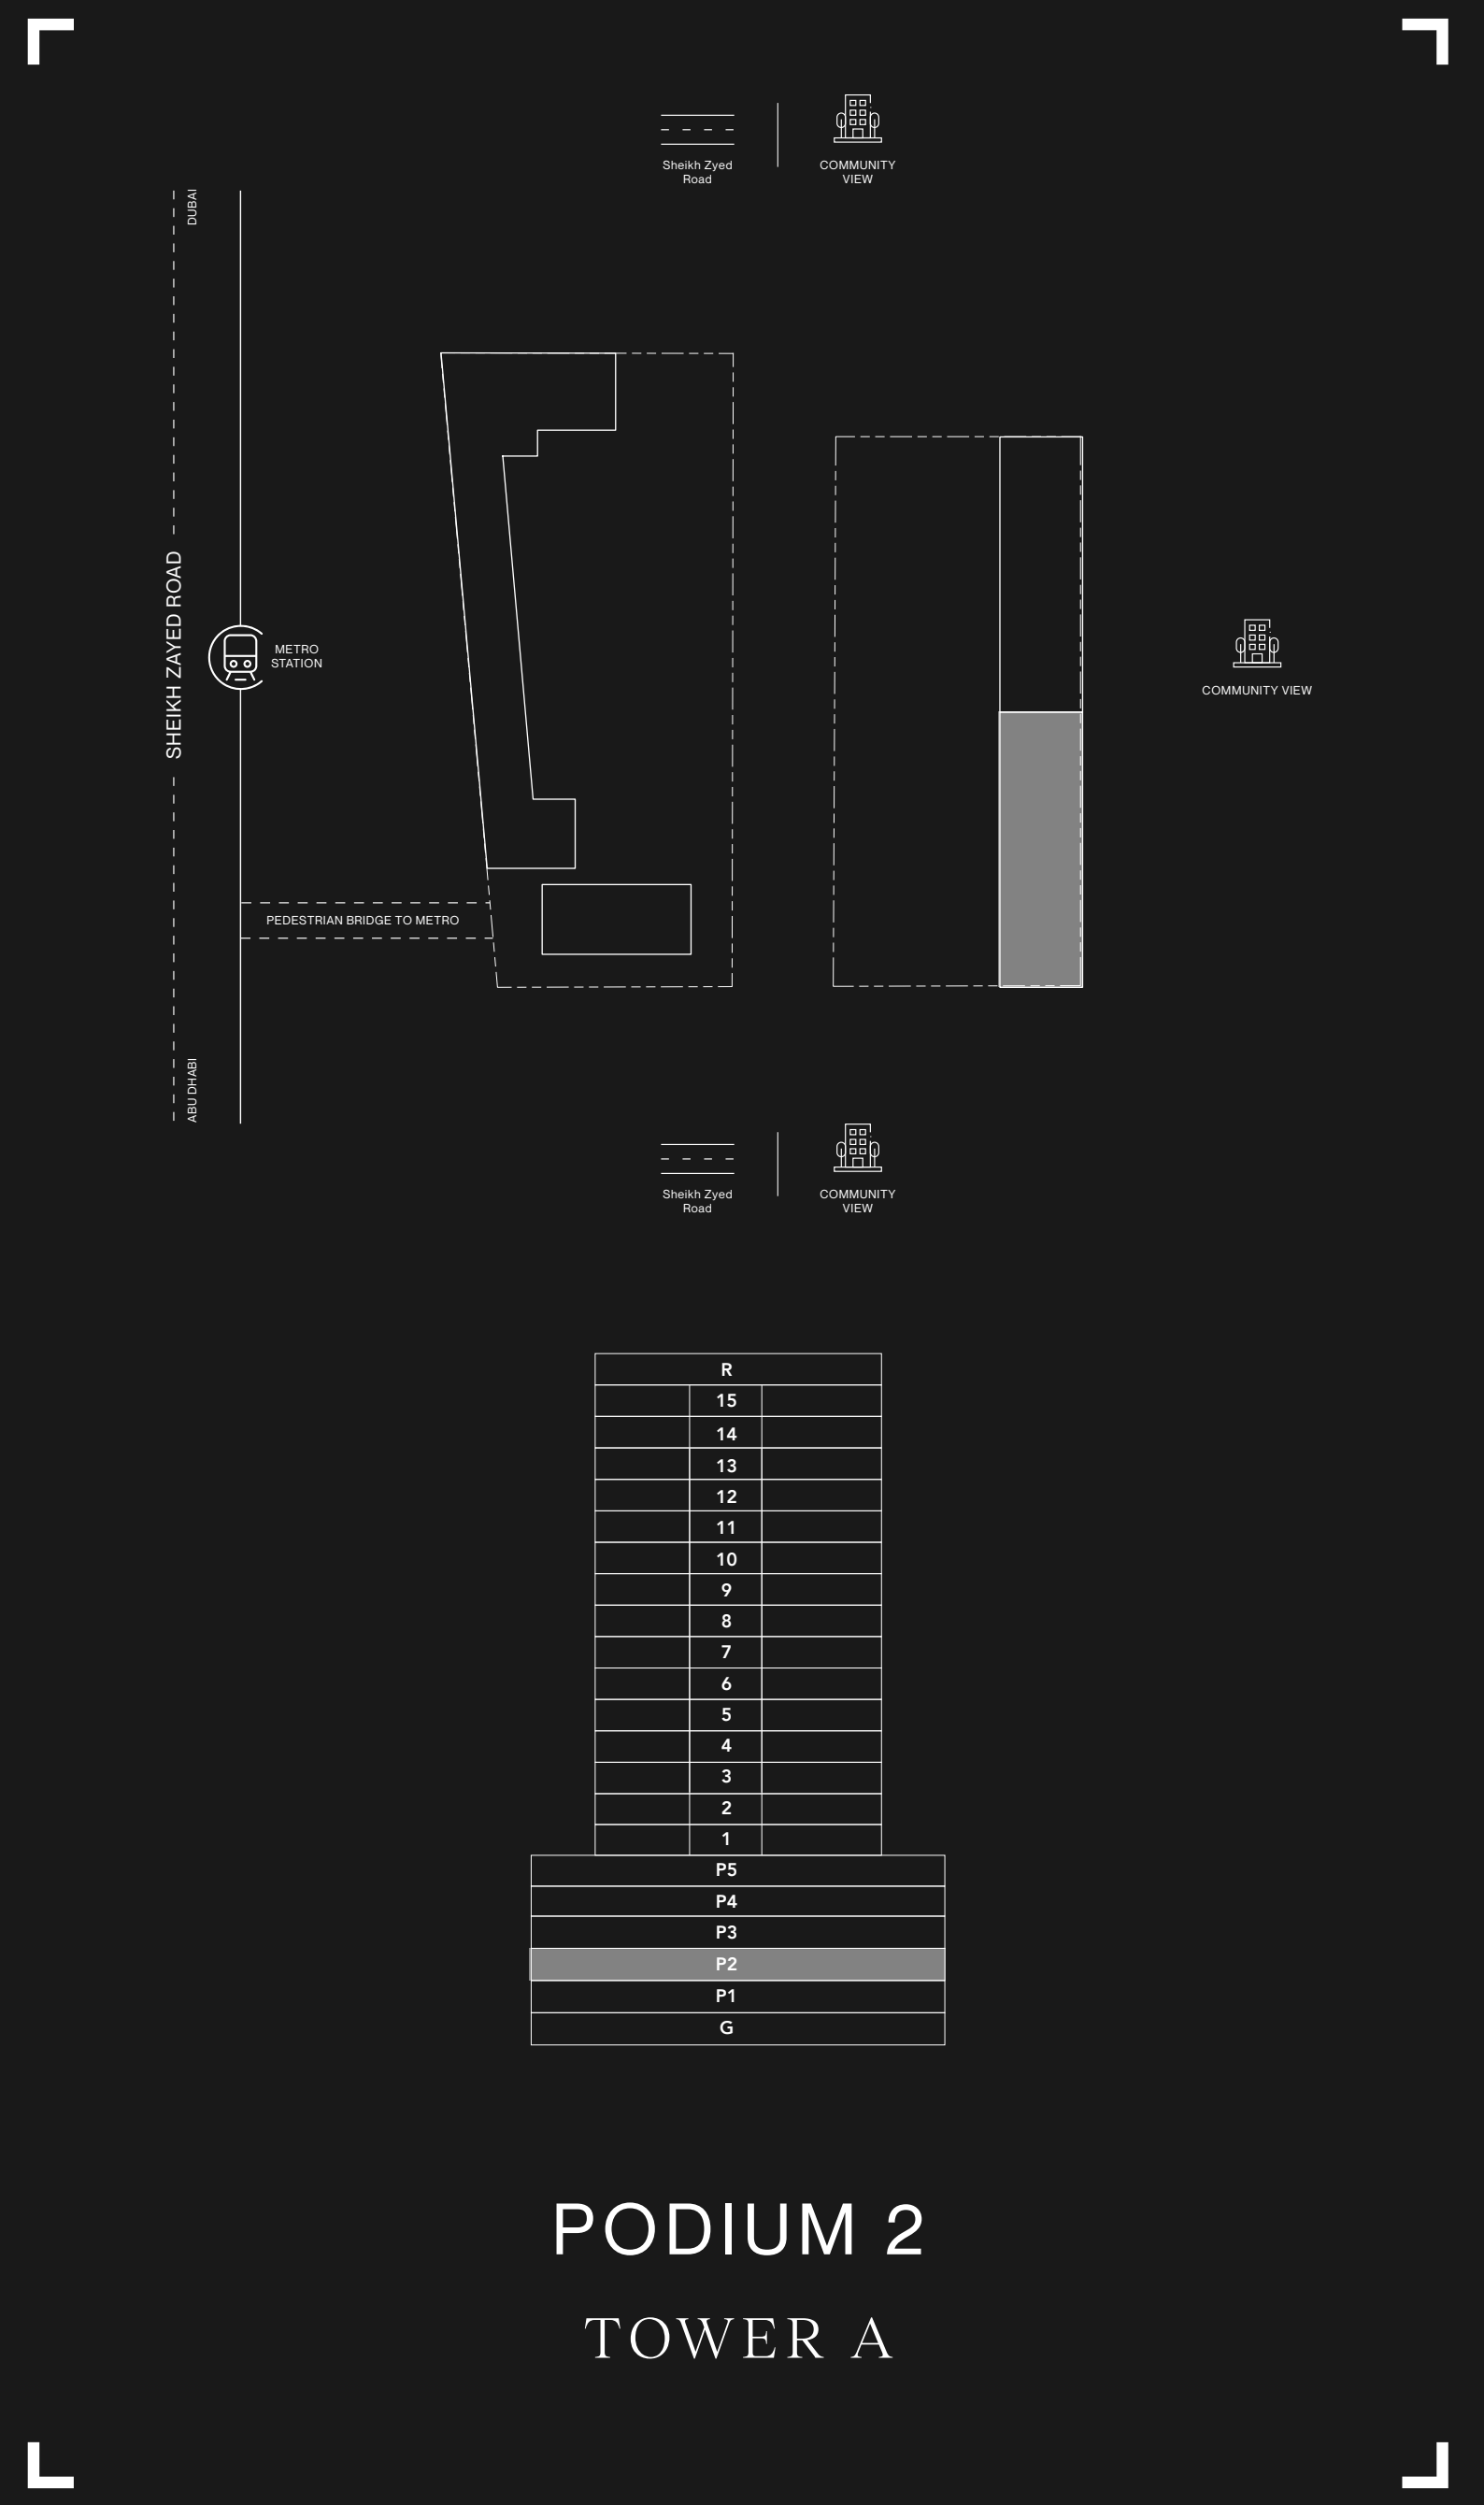

RAW DISTRICT DUBAI

PODIUM 2
TOWER A

- STUDIO
- 1 BEDROOM