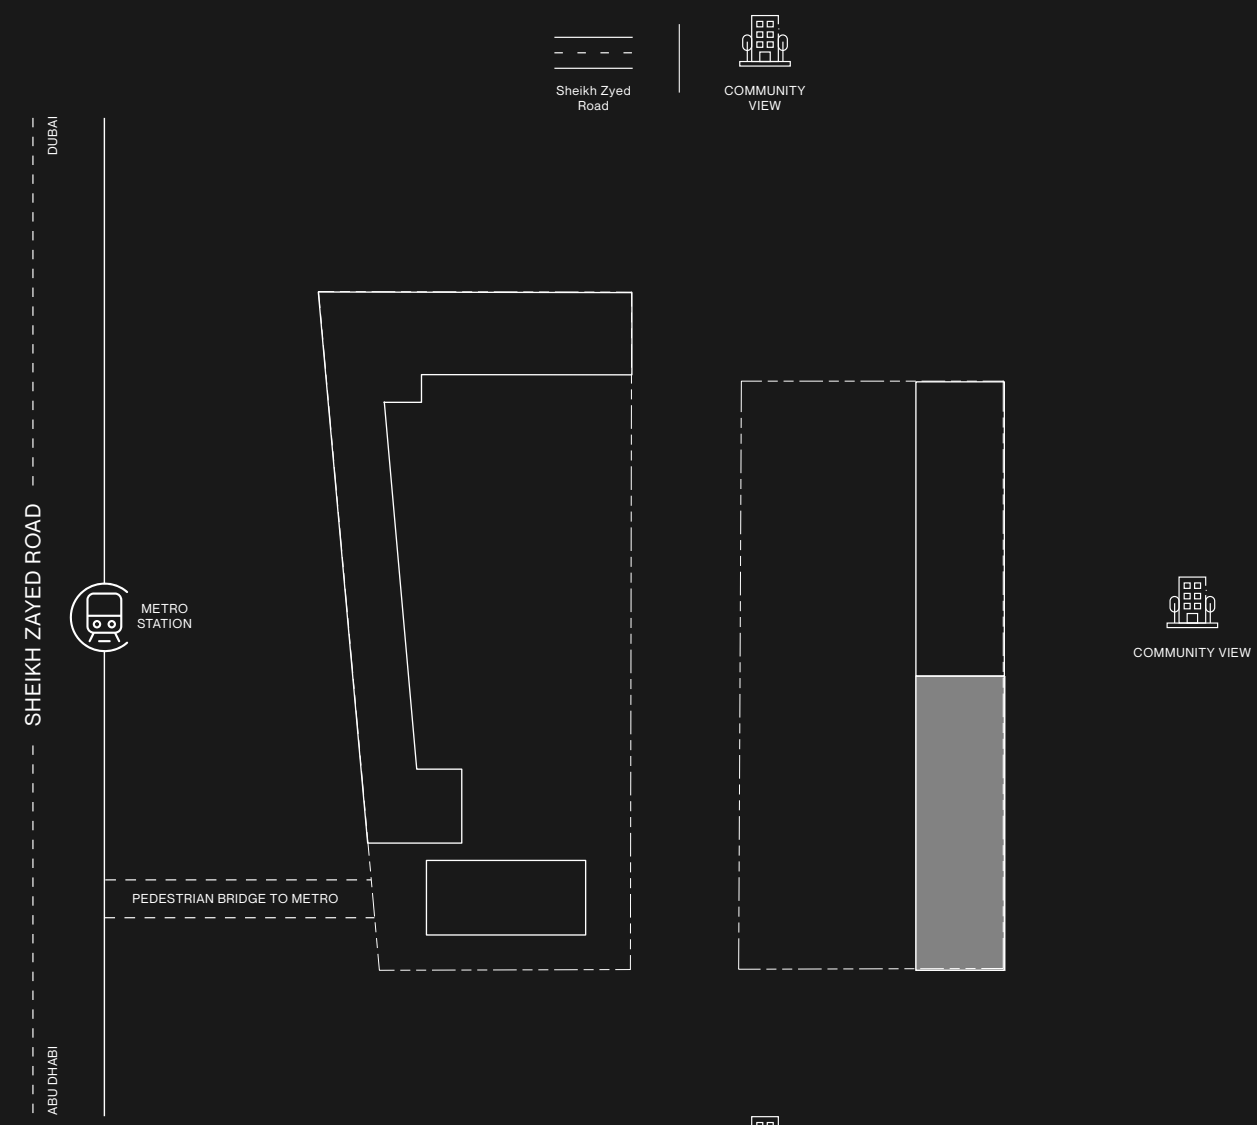

IMTIAZ

RAW DISTRICT DUBAI

R
15
14
13
12
11
10
9
8
7
6
5
4
3
2
1
P5
P4
P3
P2
P1
G

PODIUM 3 TOWER A