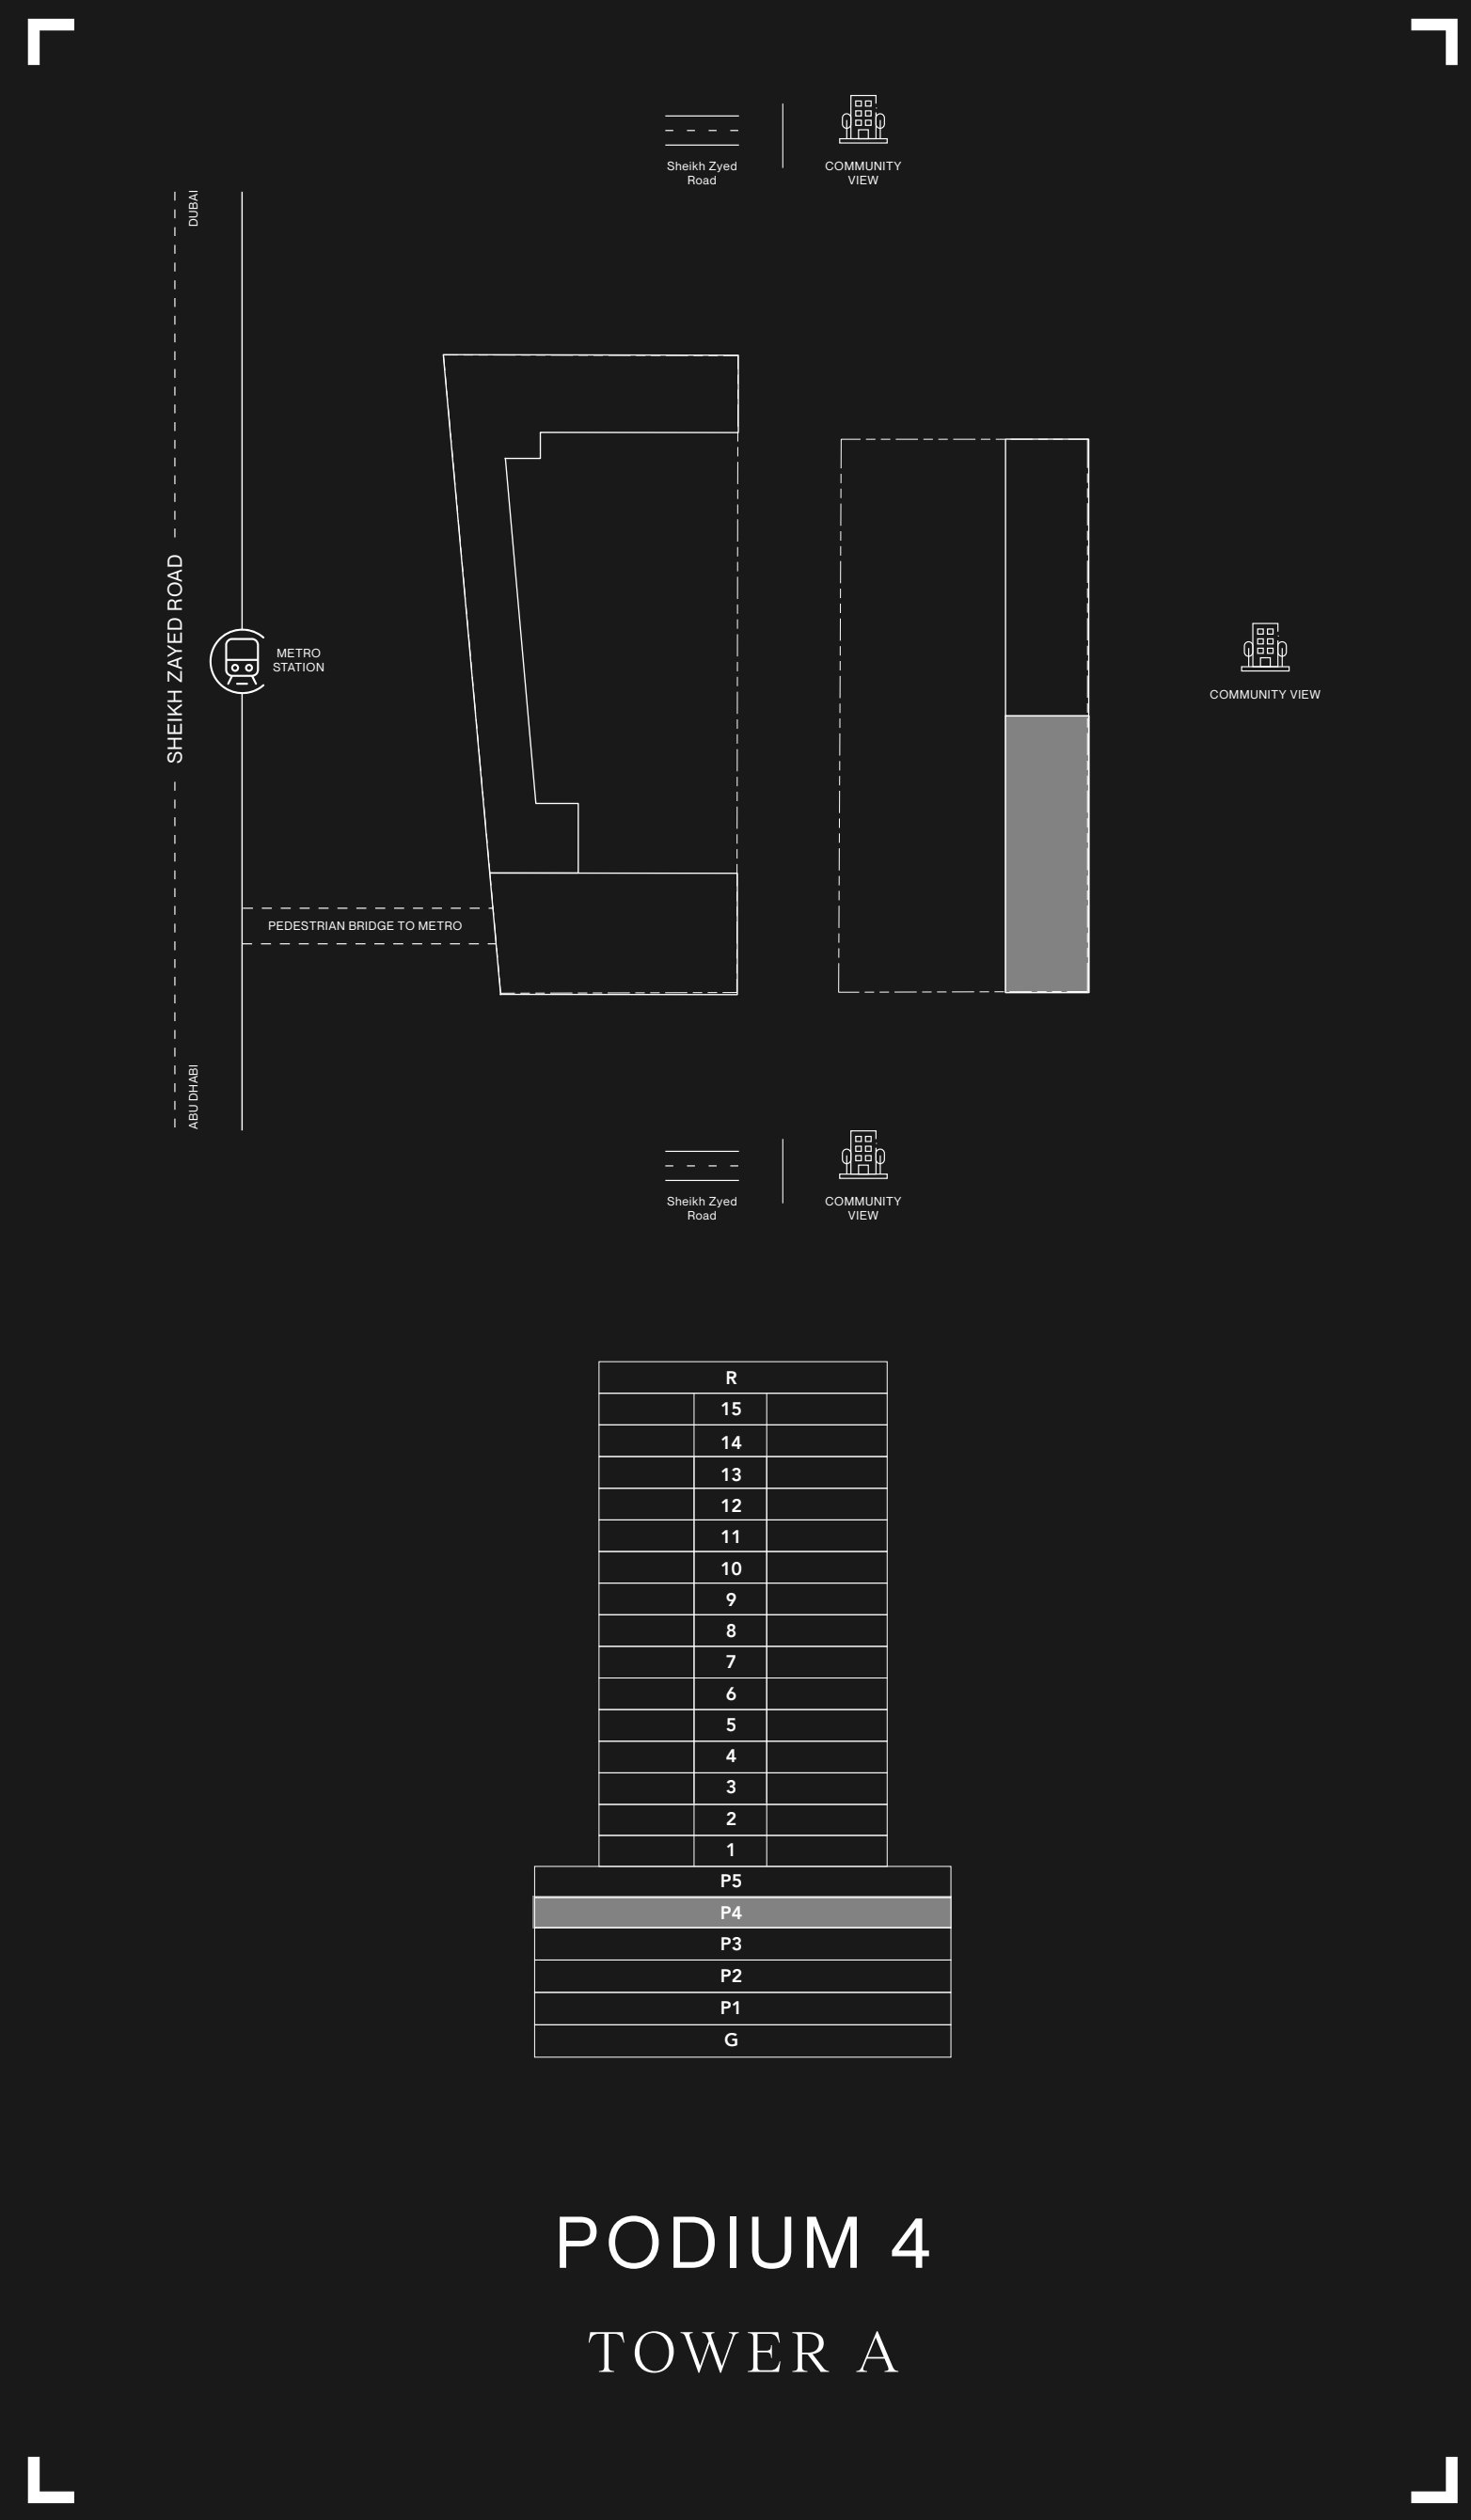

RAW DISTRICT DUBAI

R
15
14
13
12
11
10
9
8
7
6
5
4
3
2
1
P5
P4
P3
P2
P1
G

PODIUM 4 TOWER A